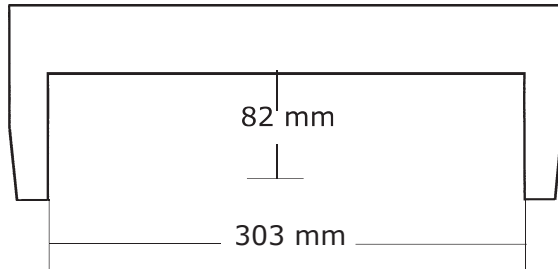

Justeringsmal for
12" clutch

Justeringsmal for
11" clutch
1- og 2-trinns